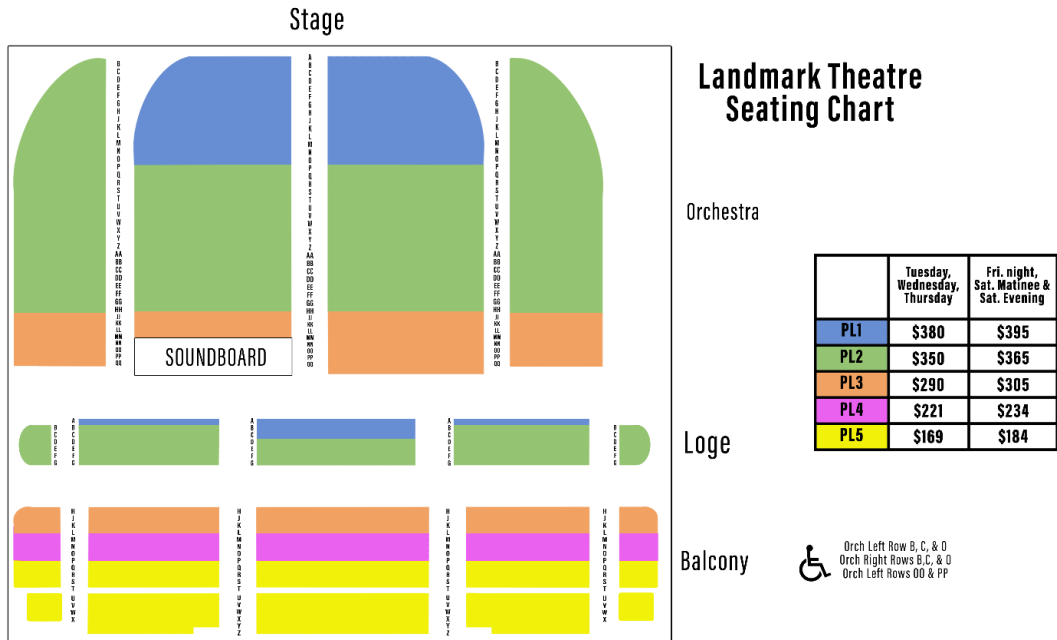

## STEP 1

CHOOSE YOUR SUBSCRIPTION:

### THE SUBSCRIPTIONS:

Tuesday Evening	7:30PM
Wednesday Evening	7:30PM
Thursday Evening	7:30PM
Friday Evening	7:30PM
Saturday Matinee	2:00PM
Saturday Evening	8:00PM

SERIES	CHARLIE AND THE CHOCOLATE FACTORY October 12 - 16, 2021	WAITRESS December 7 - 12, 2021	HAMILTON March 15 - 27, 2022	CATS April 26 - 30, 2022
TUESDAY	October 12, 2021	December 7, 2021	March 15, 2022	April 26, 2022
WEDNESDAY	October 13, 2021	December 8, 2021	March 16, 2022	April 27, 2022
THURSDAY	October 14, 2021	December 9, 2021	March 17, 2022	April 28, 2022
FRIDAY	October 15, 2021	December 10, 2021	March 18, 2022	April 29, 2022
SATURDAY MATINEE	October 16, 2021	December 11, 2021	March 19, 2022	April 30, 2022
SATURDAY EVENING	October 16, 2021	December 11, 2021	March 19, 2022	April 30, 2022

## STEP 2:

Choose your price level / area of the theatre you would prefer to be seated: