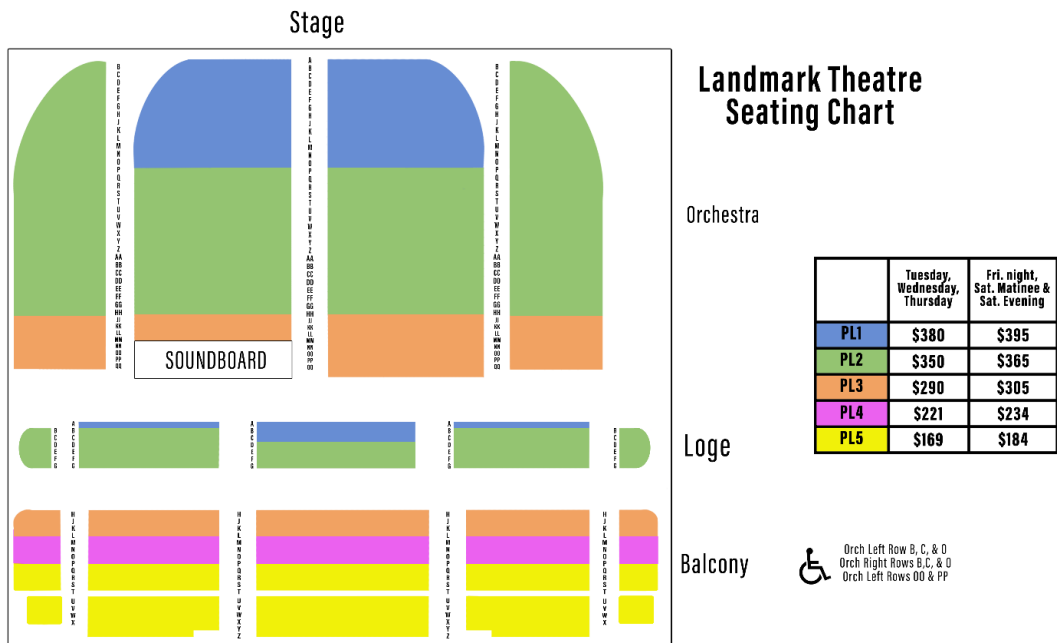

STEP 2:

Choose your price level / area of the theatre you would prefer to be seated:

STEP 3:

Order online or call Famous Artists at 315.424.8210